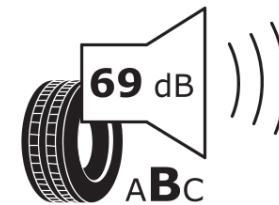

Product Information Sheet

Delegated Regulation (EU) 2020/740

Supplier name or trademark	MICHELIN
Commercial name or trade designation	PRIMACY 4 S2
Tyre type identifier	676065
Tyre size designation	225/45R17
Load-capacity index	91
Speed category symbol	W
Fuel efficiency class	B
Wet grip class	A
External rolling noise class	B
External rolling noise value	69
Severe snow tyre	No
Ice tyre	No
Date of start of production	30/18
Date of end of production	
Load version	SL
Additional information	225/45 R17 91W TL PRIMACY 4 S2 MI

ENERG

MICHELIN

676065

225/45R17 91 W

C1

2020/740