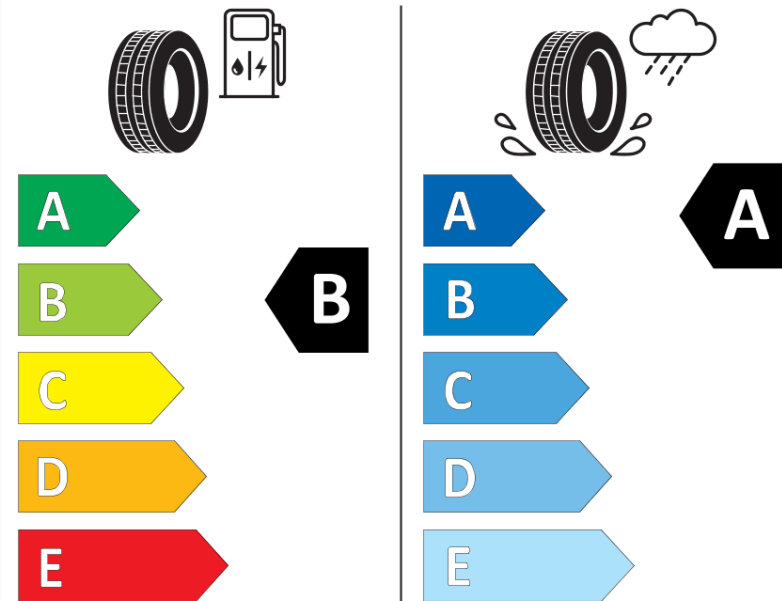

Product Information Sheet

Delegated Regulation (EU) 2020/740

Supplier name or trademark	MICHELIN
Commercial name or trade designation	PRIMACY 4 S2
Tyre type identifier	676065
Tyre size designation	225/45R17
Load-capacity index	91
Speed category symbol	W
Fuel efficiency class	B
Wet grip class	A
External rolling noise class	B
External rolling noise value	69
Severe snow tyre	No
Ice tyre	No
Date of start of production	30/18
Date of end of production	
Load version	SL
Additional information	225/45 R17 91W TL PRIMACY 4 S2 MI

ENERG

MICHELIN

676065

225/45R17 91 W

C1

2020/740